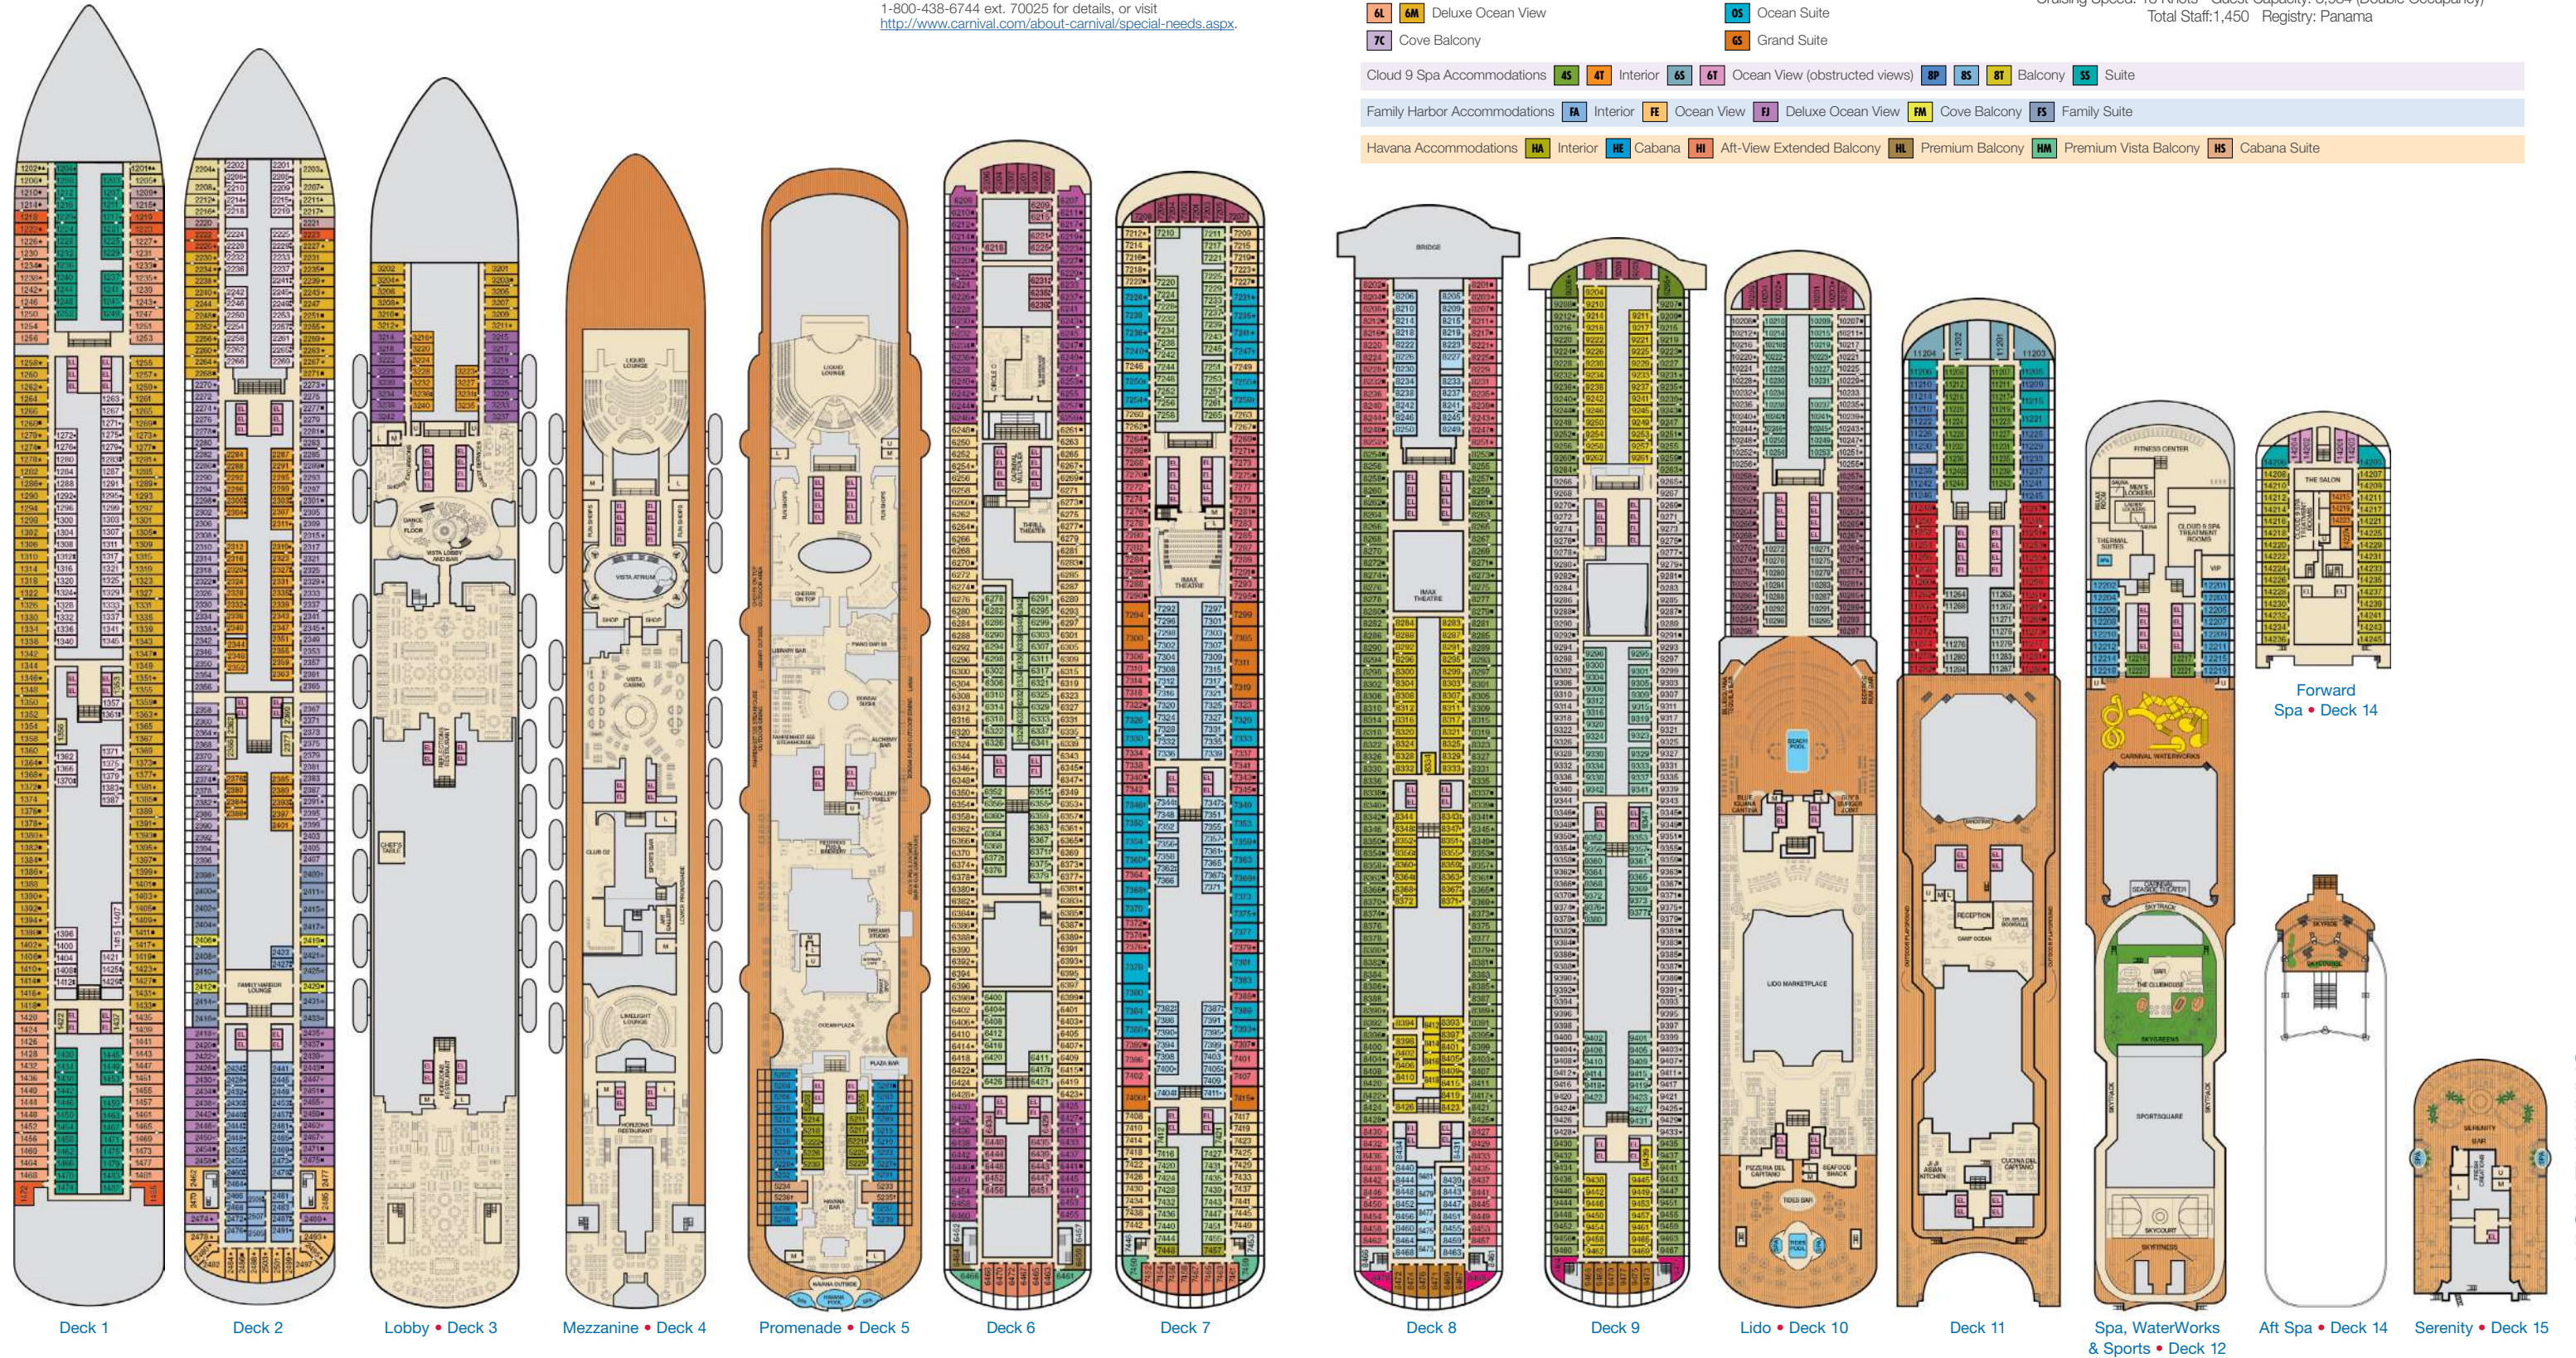

ACCOMMODATIONS SYMBOL LEGEND

- ▲ Twin Bed and Single Sofa Bed
- ★ 2 Twin Beds (convert to King) and Single Sofa Bed
- 2 Twin Beds (convert to King) and 1 Upper Pullman
- 2 Twin Beds (convert to King) and 2 Upper Pullmans
- 2 Twin Beds (convert to King), Single Sofa Bed and 1 Upper Pullman

- * Twin Beds do not convert to a King Bed.
- U Unisex Wheelchair Accessible Restroom
- Junior Suites with obstructed views: 9205, 9206.
- Staterooms with obstructed views: 3222, 3226, 3230, 3234, 3238, 3242, 3219, 3221, 3225, 3229, 3233, 3237
- All accommodations are non-smoking.

CATEGORIES

1A Interior Upper/Lower	8A Balcony
P1 Porthole	8B Premium Balcony
4A Interior	8M Aft-View Extended Balcony
4B Interior	9C Premium Vista Balcony
4C Interior	J5 Junior Suite
4D Interior	O5 Ocean Suite
4E Interior	G5 Grand Suite
4F Interior	
4G Interior	
4H Interior	
4I Interior	
4J Interior with Picture Window (obstructed views)	
6A Ocean View	
6B Ocean View	
6L Deluxe Ocean View	
6M Deluxe Ocean View	
7C Cove Balcony	
Cloud 9 Spa Accommodations	4S Interior
Family Harbor Accommodations	4T Interior
Havana Accommodations	6S Ocean View (obstructed views)
	6T Ocean View (obstructed views)
	8P Balcony
	8S Balcony
	8T Balcony
	SS Suite
	FA Interior
	FE Ocean View
	FJ Deluxe Ocean View
	FM Cove Balcony
	FS Family Suite
	HA Interior
	HE Cabana
	HI Aft-View Extended Balcony
	HL Premium Balcony
	HM Premium Vista Balcony
	HS Cabana Suite

Gross Tonnage: 133,500 Length: 1,055 feet Beam: 122 feet
 Cruising Speed: 18 Knots Guest Capacity: 3,934 (Double Occupancy)
 Total Staff: 1,450 Registry: Panama

Deck 1 Deck 2 Lobby • Deck 3 Mezzanine • Deck 4 Promenade • Deck 5 Deck 6 Deck 7 Deck 8 Deck 9 Deck 10 Lido • Deck 10 Deck 11 Spa, WaterWorks & Sports • Deck 12 Aft Spa • Deck 14 Serenity • Deck 15